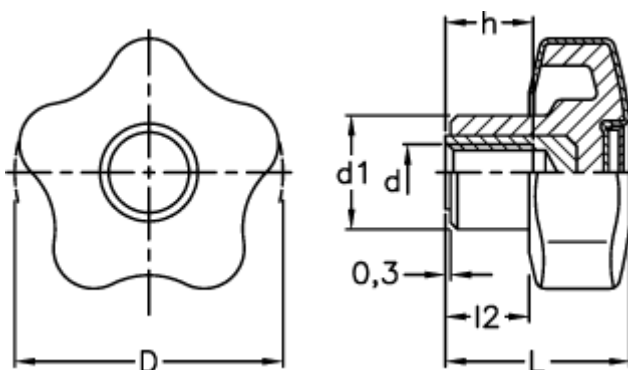

Article number: 23021700623

Description: E+G Lobe knob

VCT.53 B-M10-SOFT, centre cap RAL7035 - gray

Measures

$d = M10$

$D = 53$

$d1 = 19$

$h = 17$

$L = 34.0$